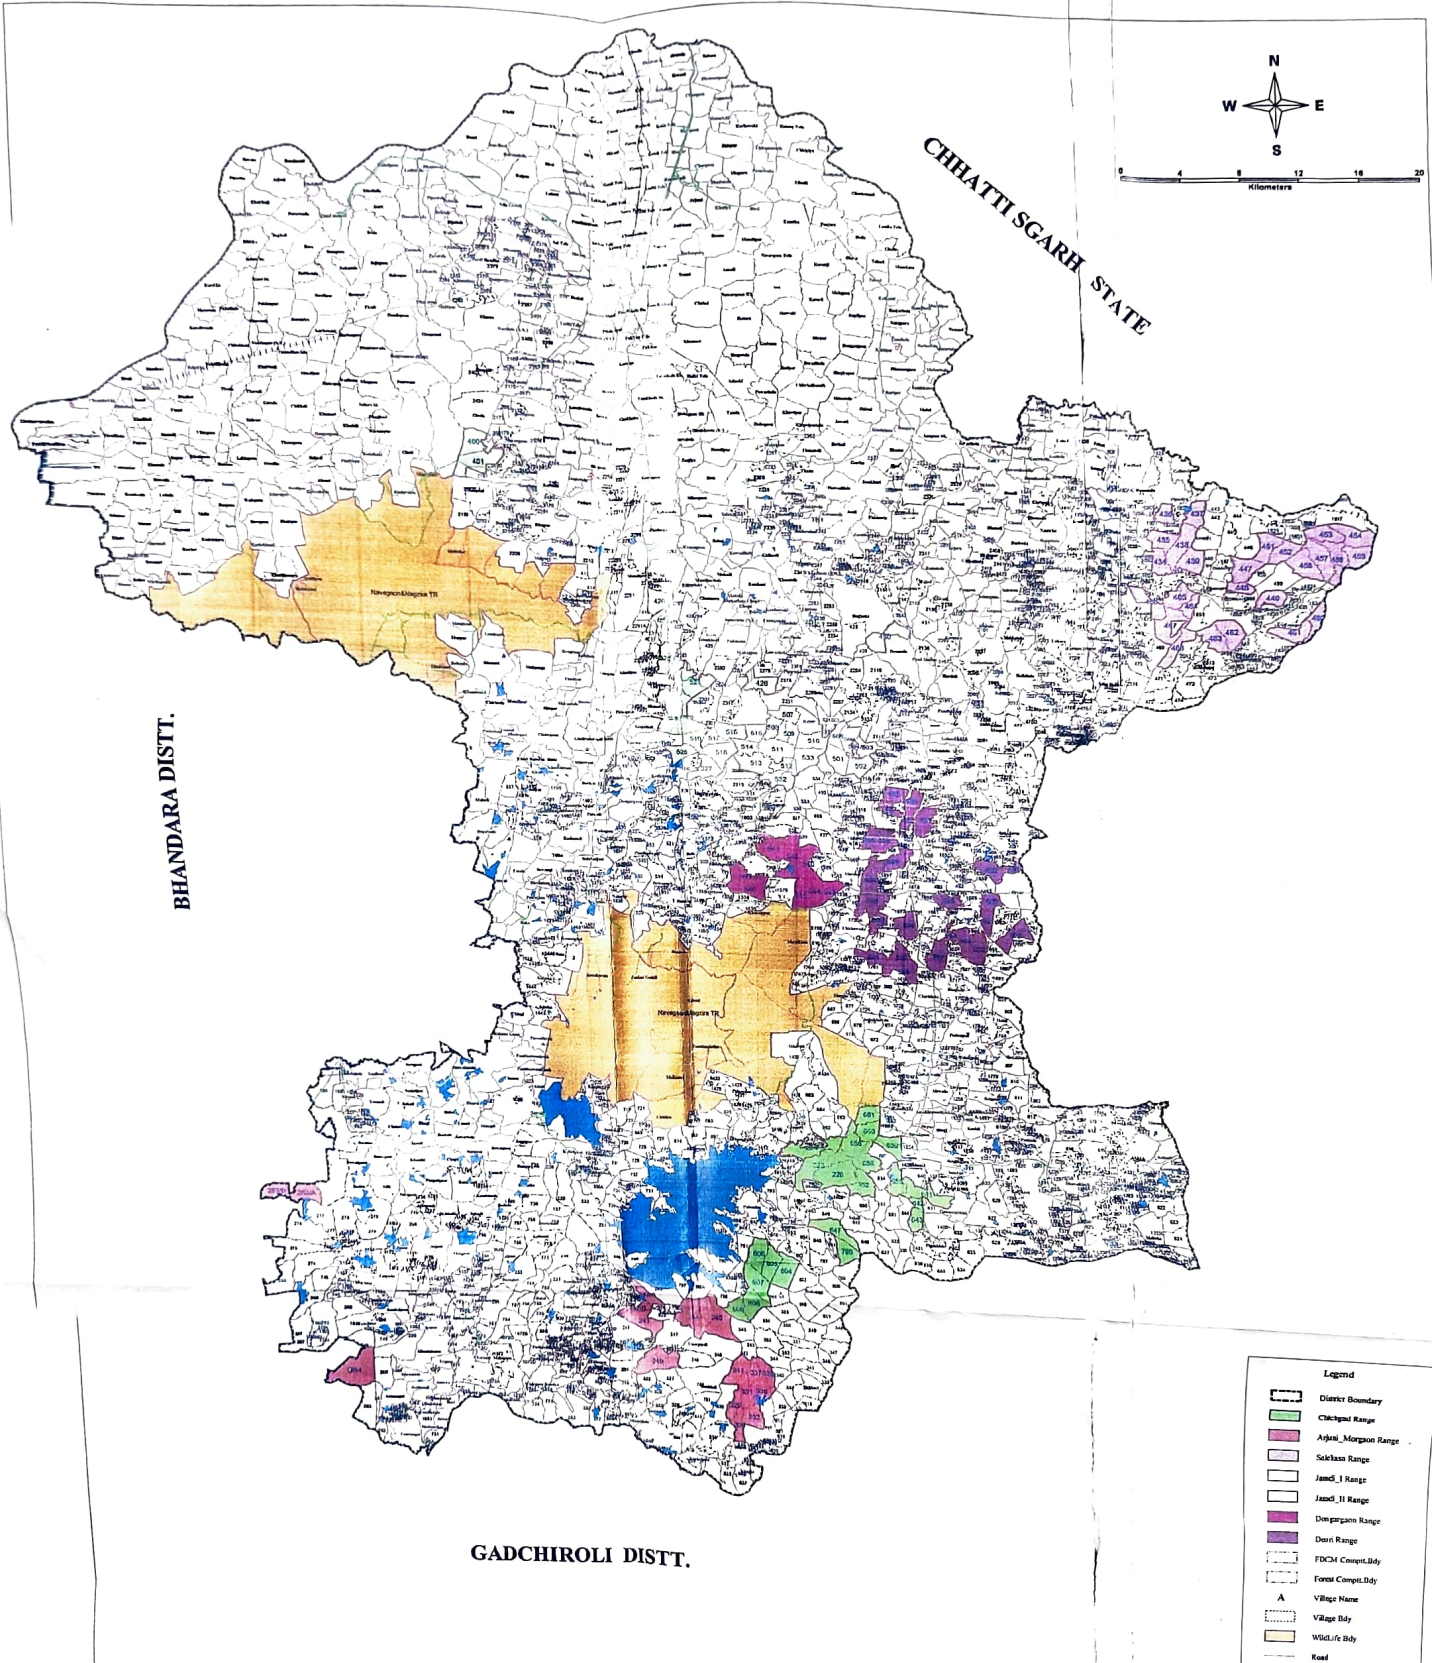

FOREST PROJECT DIVISION GONDIA
MANAGEMENT MAP

Legend

	District Boundary
	Chikgaon Range
	Arjuni_Morgan Range
	Sakhas Range
	Jambh_I Range
	Jambh_II Range
	Dangra Range
	Dairi Range
	FDCM Compt.Bdy
	Forest Compt.Bdy
	Village Name
	Village Bdy
	Wildlife Bdy
	Road