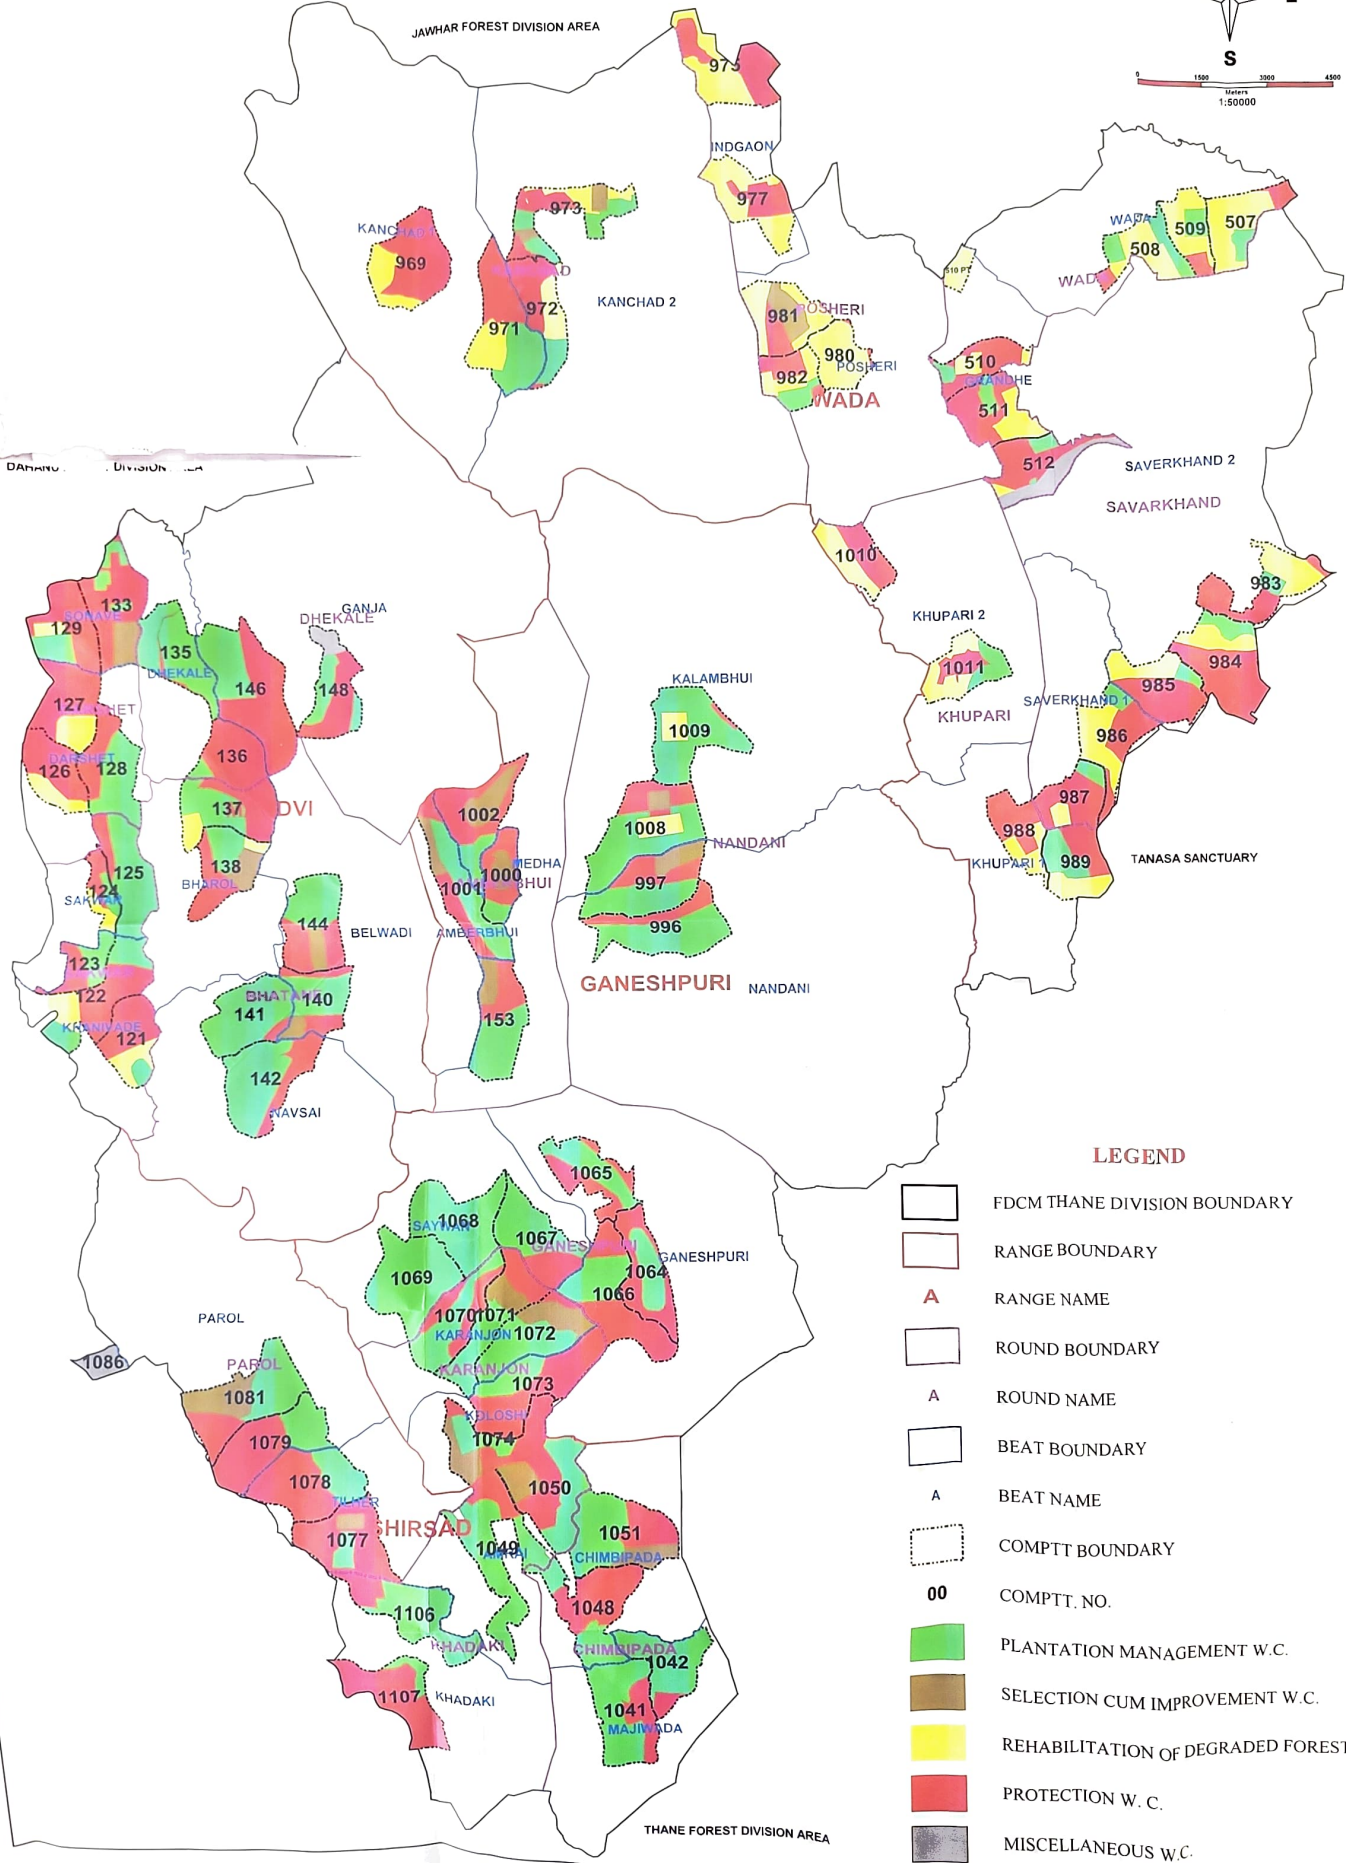

THANE FOREST PROJECT DIVISION MANAGEMENT MAP

LEGEND

- FDCM THANE DIVISION BOUNDARY
- RANGE BOUNDARY
- A RANGE NAME
- ROUND BOUNDARY
- A ROUND NAME
- BEAT BOUNDARY
- A BEAT NAME
- COMPTT BOUNDARY
- 00 COMPTT. NO.
- PLANTATION MANAGEMENT W.C.
- SELECTION CUM IMPROVEMENT W.C.
- REHABILITATION OF DEGRADED FOREST W.C.
- PROTECTION W. C.
- MISCELLANEOUS W.C.