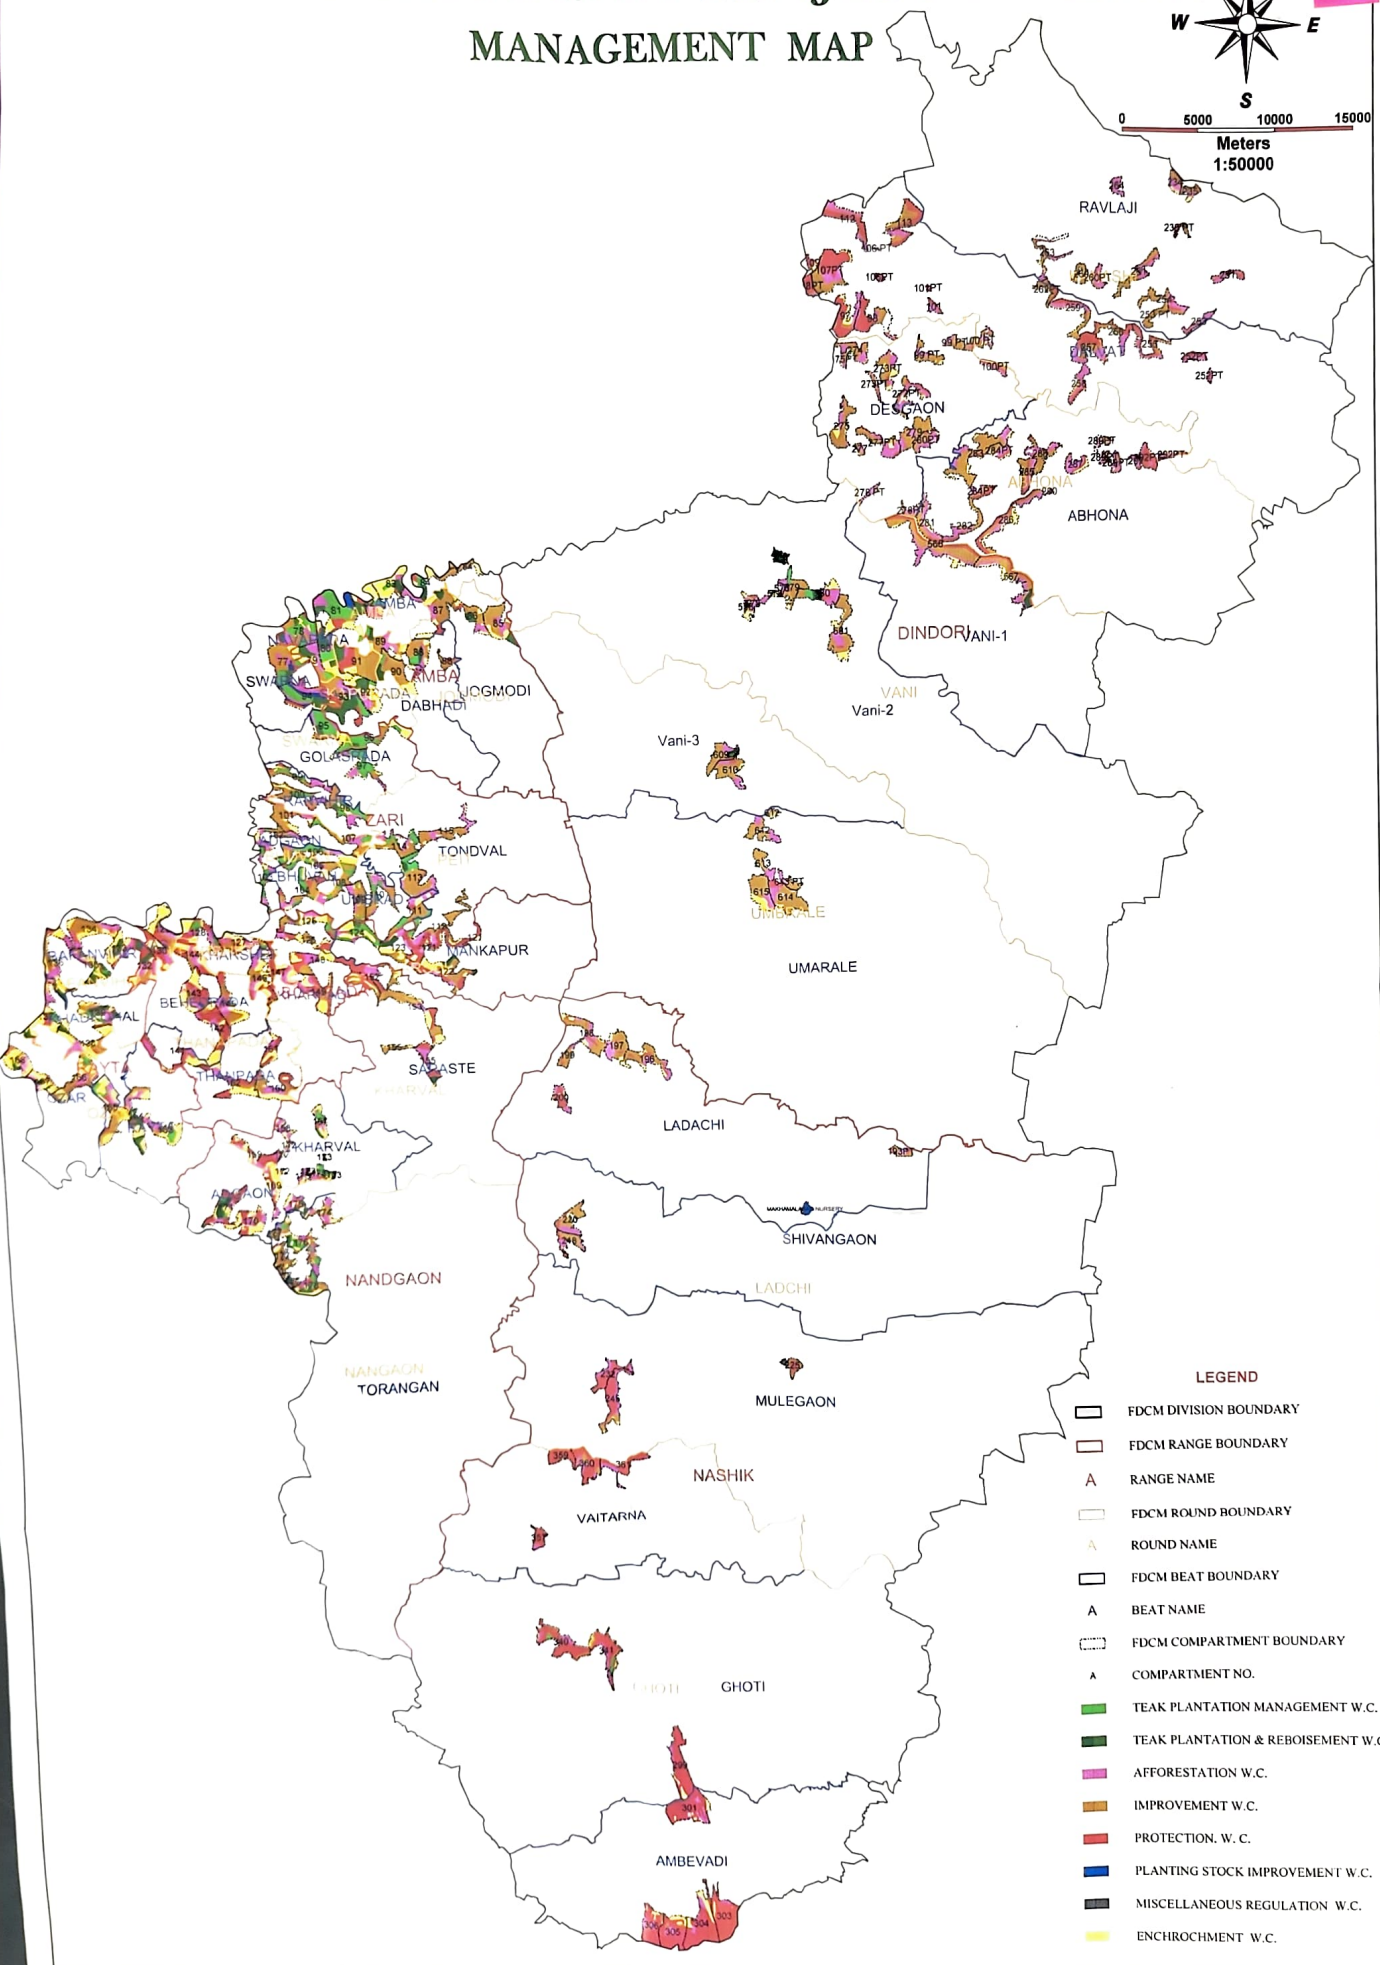

# WEST NASHIK FOREST PROJECT DIVISION MANAGEMENT MAP

0 5000 10000 15000  
Meters  
1:50000

## LEGEND

- FDCM DIVISION BOUNDARY
- FDCM RANGE BOUNDARY
- RANGE NAME
- FDCM ROUND BOUNDARY
- ROUND NAME
- FDCM BEAT BOUNDARY
- BEAT NAME
- FDCM COMPARTMENT BOUNDARY
- COMPARTMENT NO.
- TEAK PLANTATION MANAGEMENT W.C.
- TEAK PLANTATION & REBOISEMENT W.C.
- AFFORESTATION W.C.
- IMPROVEMENT W.C.
- PROTECTION W.C.
- PLANTING STOCK IMPROVEMENT W.C.
- MISCELLANEOUS REGULATION W.C.
- ENCHROCHMENT W.C.