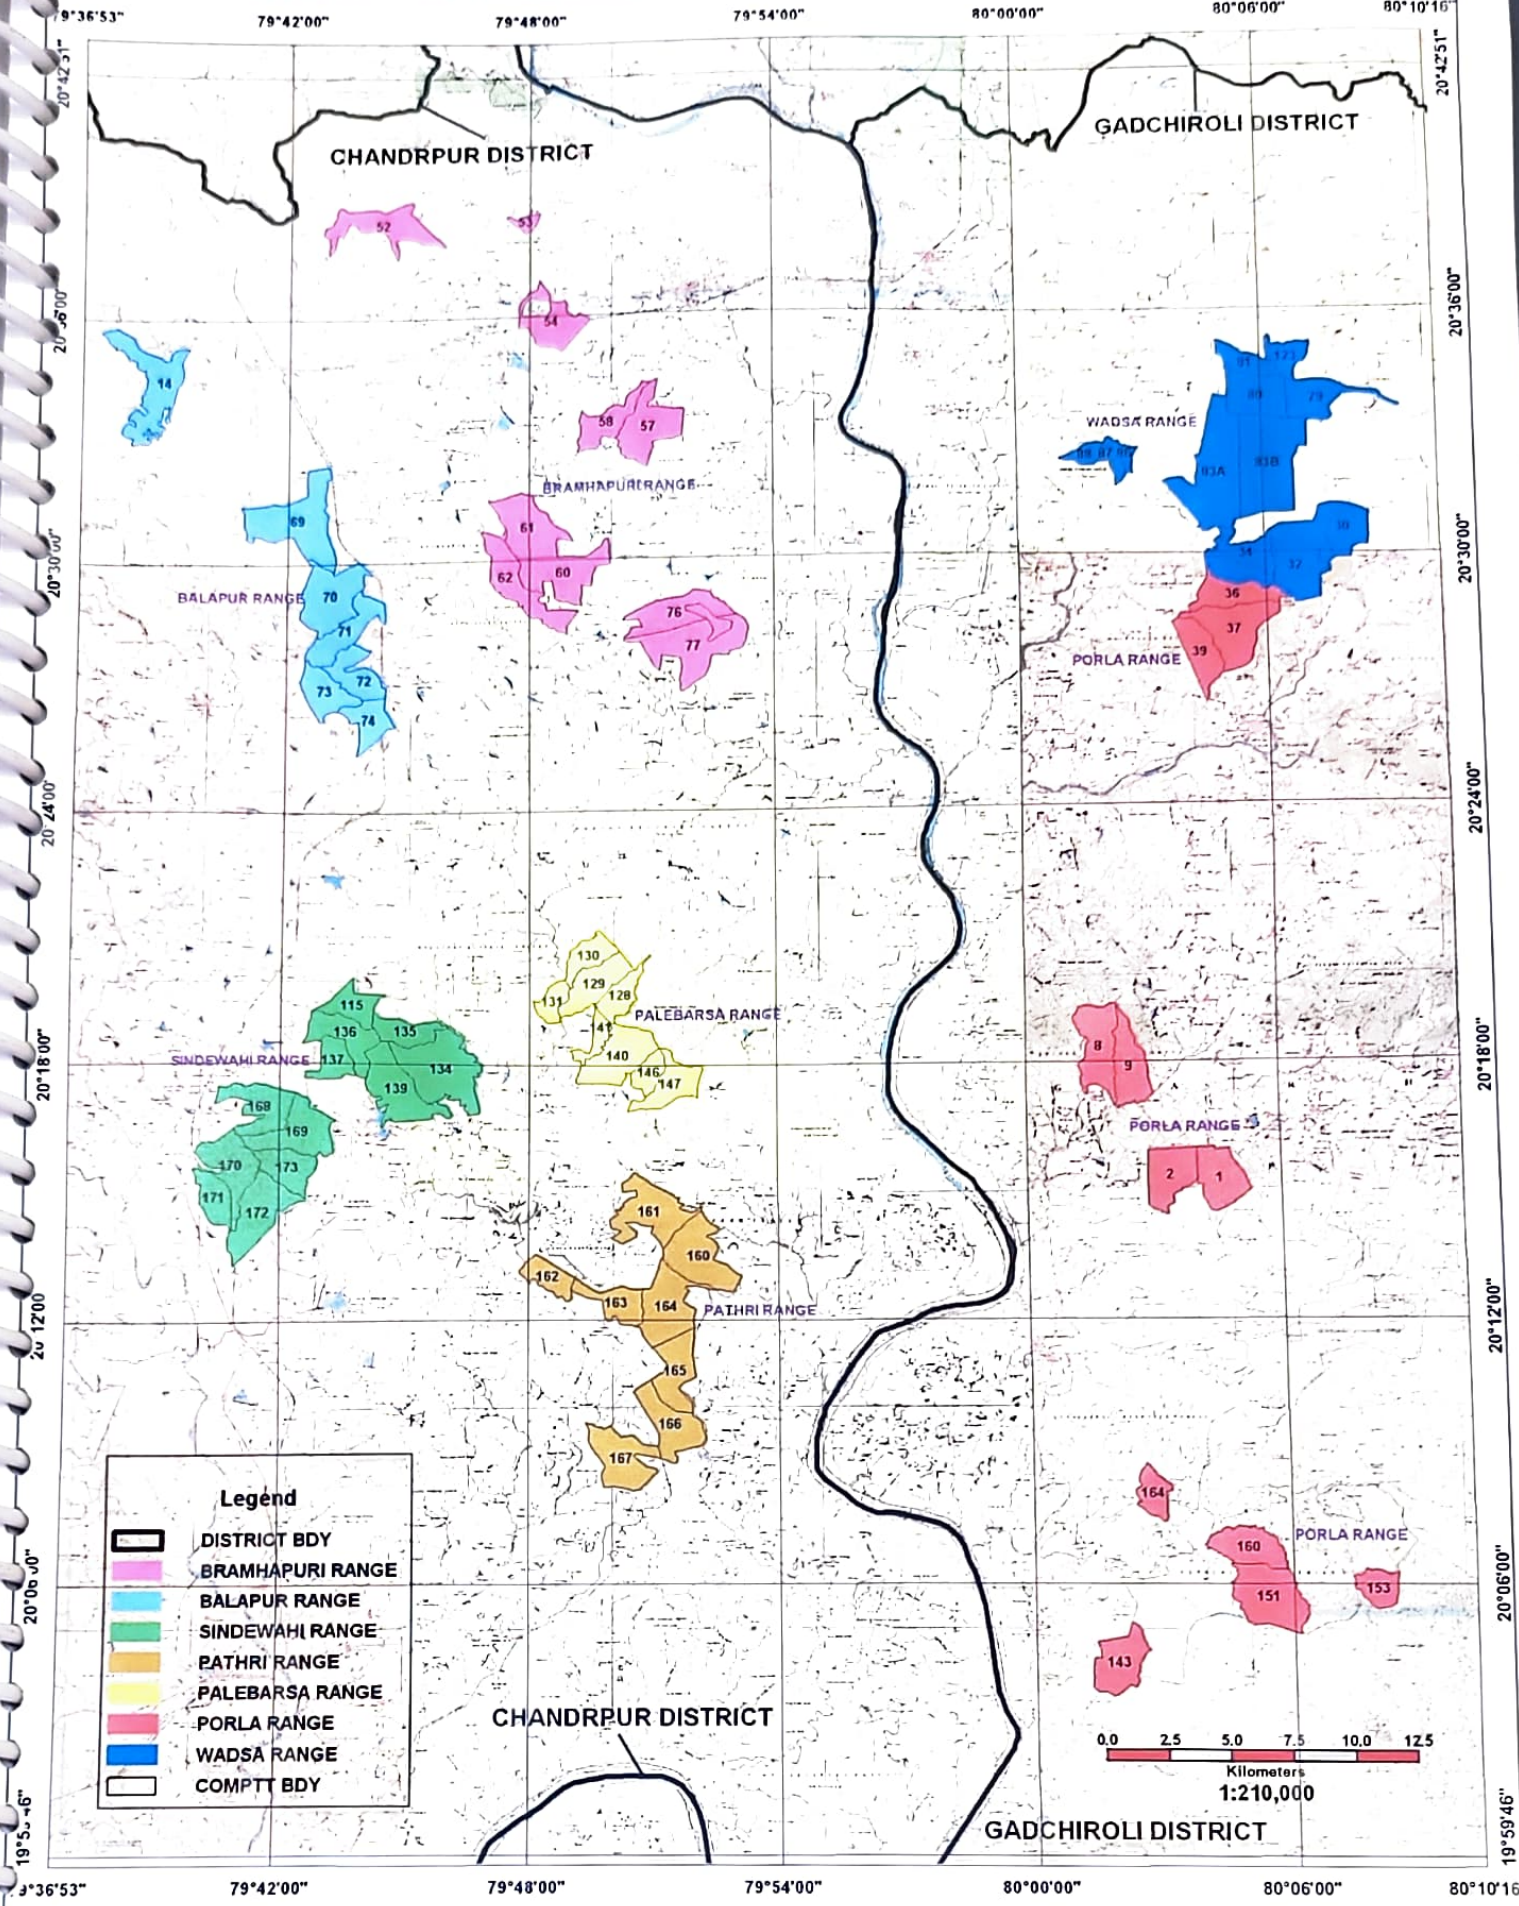

# MAP OF BRAMHAPURI DIVISION

## Legend

- DISTRICT BDY
- BRAMHAPURI RANGE
- BALAPUR RANGE
- SINDEWAHI RANGE
- PATHRI RANGE
- PALEBARSA RANGE
- PORLA RANGE
- WADSA RANGE
- COMPTT BDY

9°36'53"
79°42'00"
79°48'00"
79°54'00"
80°00'00"
80°06'00"
80°10'16"

20°42'51"
20°36'00"
20°30'00"
20°24'00"
20°18'00"
20°12'00"
20°06'00"
19°59'46"